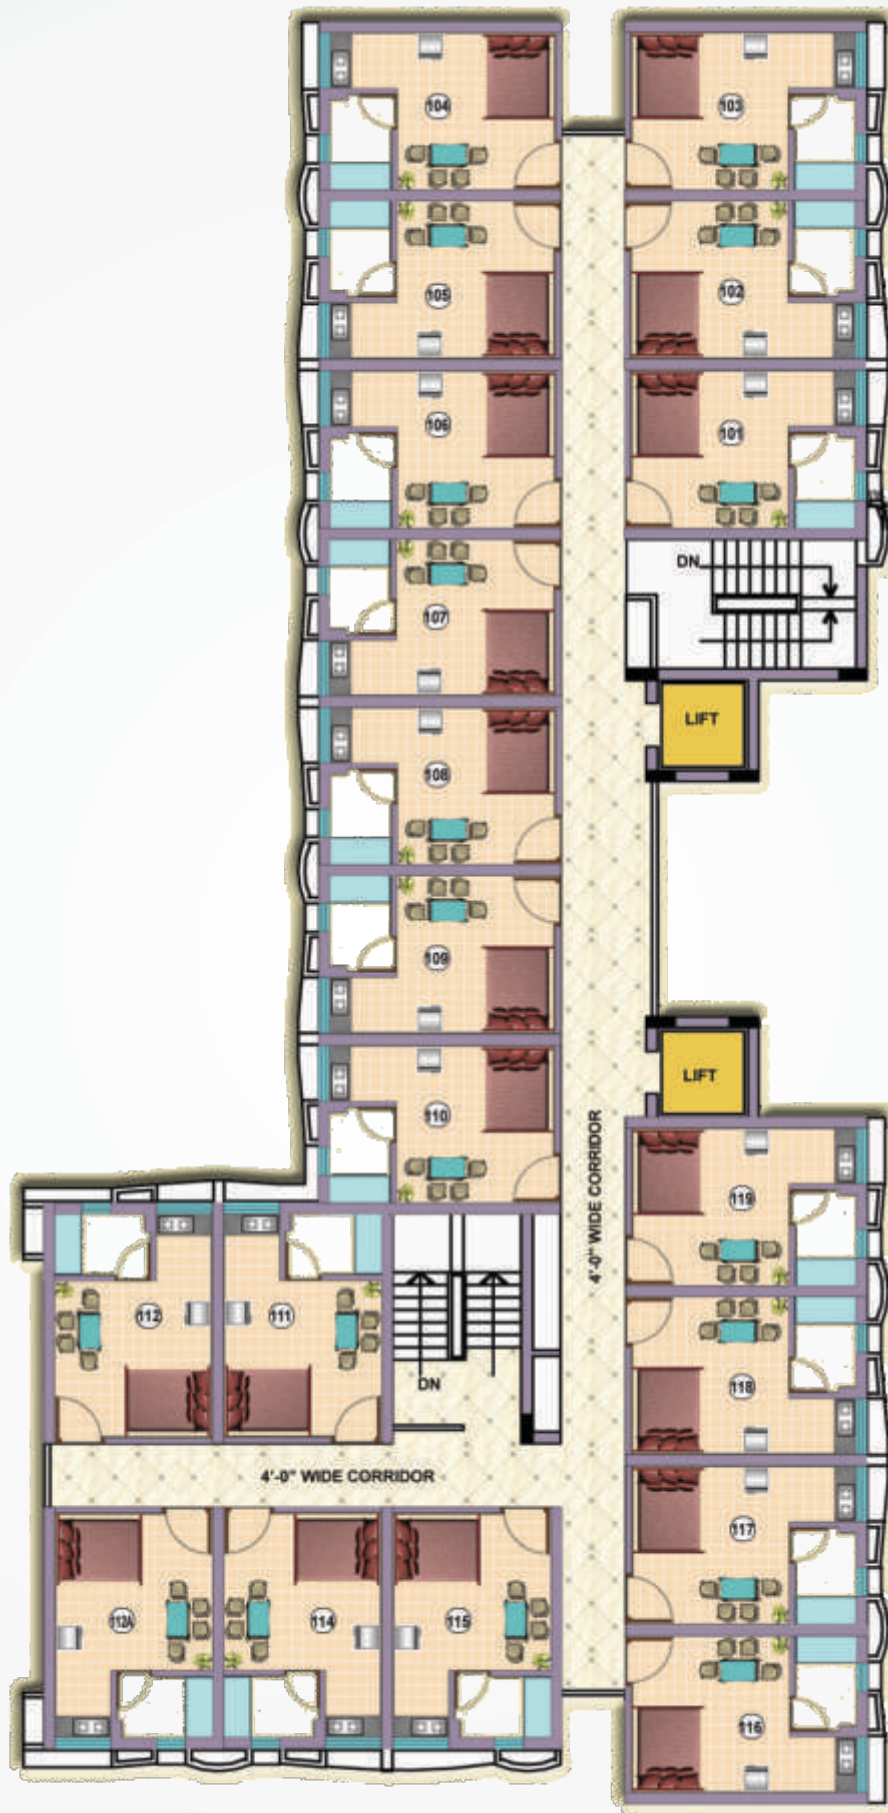

- Located at Faridabad Sector-86 - the most sought after address in the NCR
- Service personnel apartments with every conceivable amenity close at hand
- Picturesque set up with resort-like landscaping
- Vitrified tiles flooring throughout
- Round the Clock Water Supply
- Healthy pollution free environment
- Parks & Playground
- Power Back-up

Perspective view

Sample Apartment Ready

Actual Photographs of Service Personnel Apartment

SERVICE PERSONNEL APARTMENTS AT OMAXE HEIGHTS FARIDABAD SECTOR-86

Specifications of Service Personnel Apartments

Location	Description
Structure	Earthquake resistance RCC framed structure
Living room/Lobby/Passage	
Floor	Vitrified tiles
Walls	Oil Bound distemper
Ceiling	Oil Bound distemper
Kitchen	
Walls	Ceramic tiles upto 02 ft. above counter
Floors	Antiskid Ceramic tile
Kitchen Counter	Udaipur Green stone or equivalent
Fittings/Fixtures	CP fittings with fresh air fan, stainless steel sink.
Toilets	
Walls	Ceramic tiles till 7.0' height, Mirror
Floor	Antiskid Ceramic tile
Fittings/Fixtures	Standard WC & Wash Basin Provision for Hot and Cold water system.
Doors	
Entrance door	Seasoned hardwood frames with both side teak finish flush doors
Windows	Aluminium windows
Electrical	
	Copper electrical wiring throughout in concealed conduit with light point, power point, TV & Phone sockets with protective MCB's, Modular switches.
Façade	
	Permanent finish/Texture paint

**INDIVIDUAL UNIT PLAN
SUPER AREA - 300 sqft. APPROX**