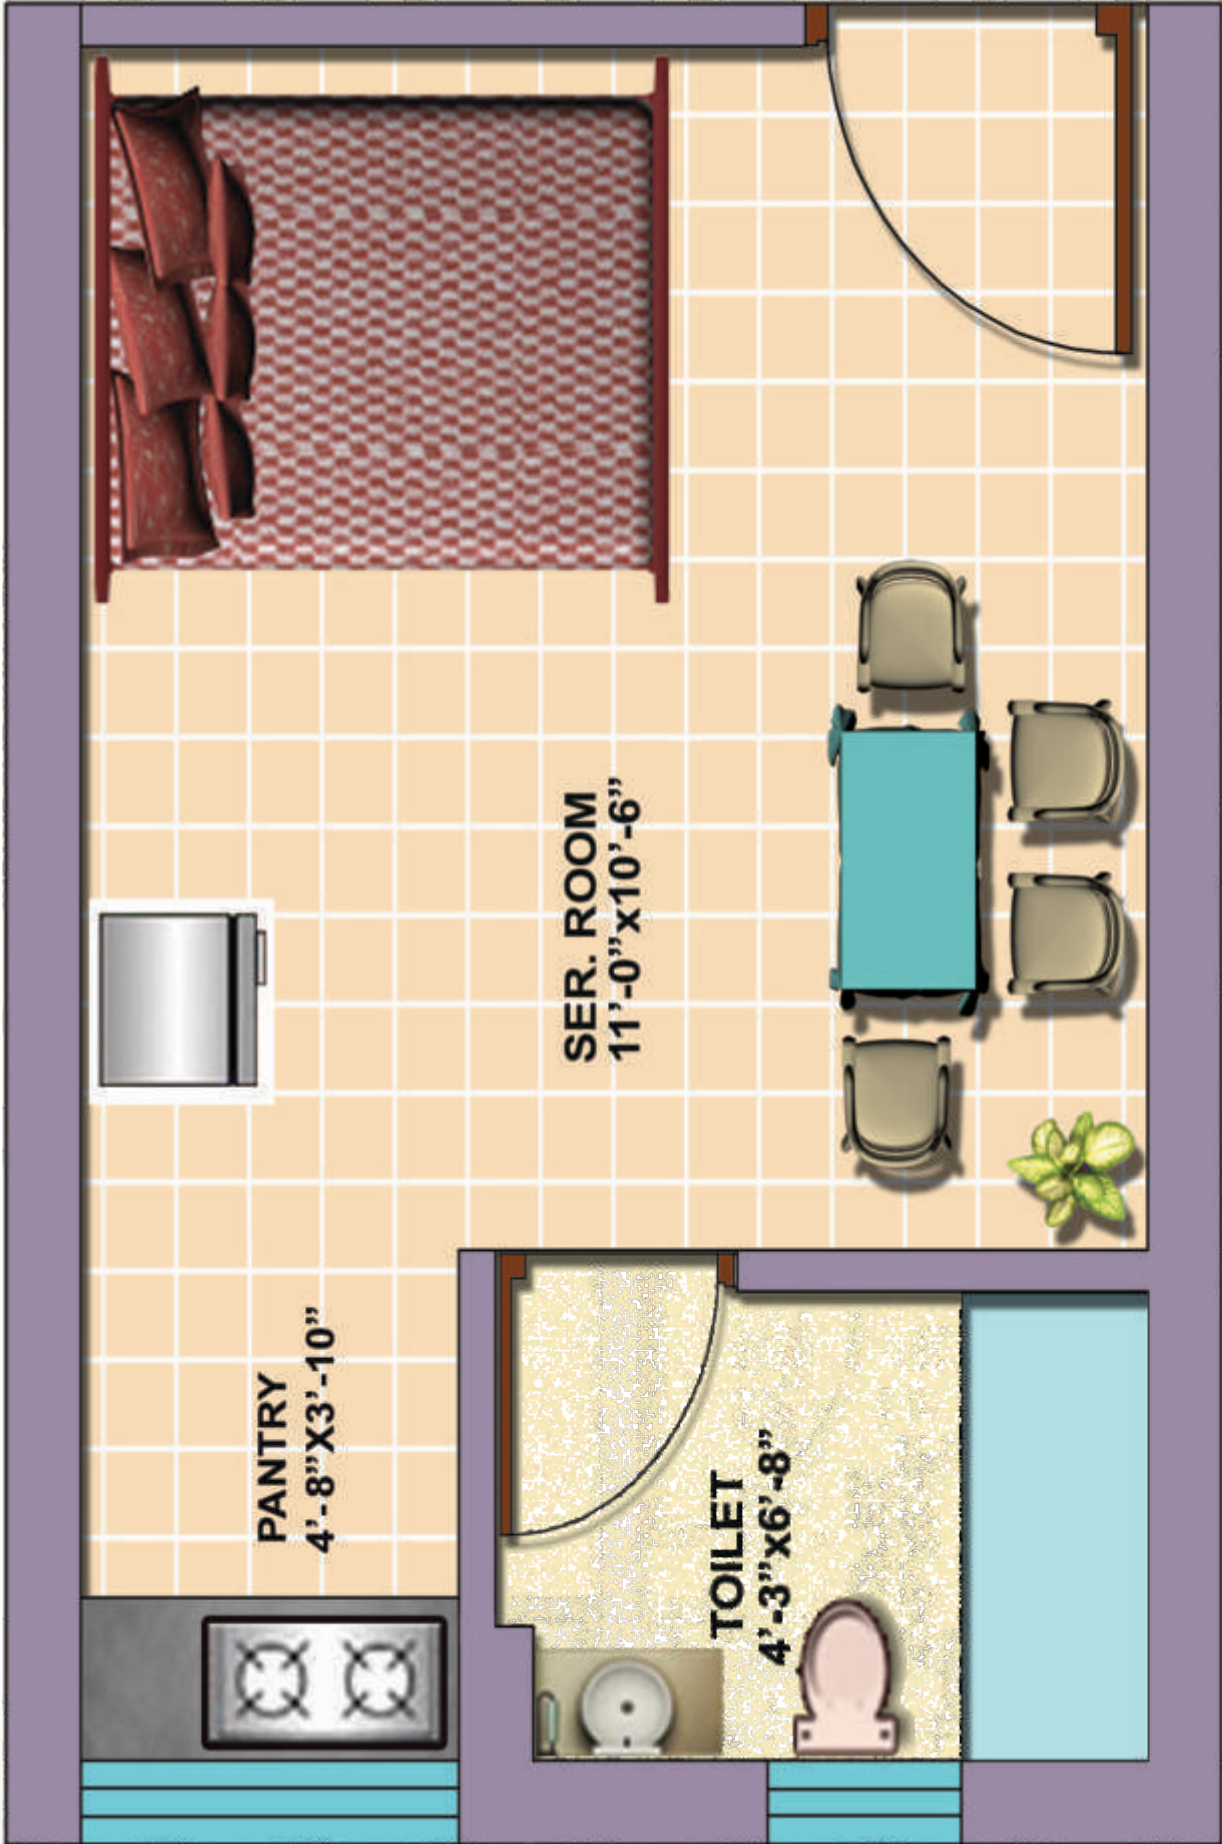

**INDIVIDUAL UNIT PLAN
SUPER AREA - 300 sqft. APPROX**